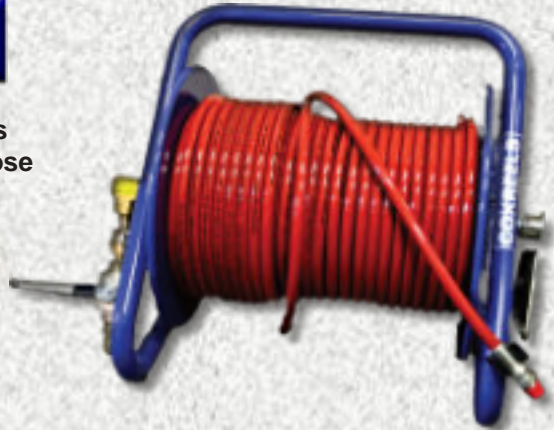

Jetter Tools and Accessories

We Are Jetter Experts; we know how to maximize the effectiveness of your Jetters Northwest Jetter with Nozzles, Tools, and Portable Jetting and Control Options

Portable Jetting Hose Reels

Work away from your Jetter, either indoors or in hard to access spaces. Simply connect the portable reel to your main jetting hose for remote jetting. A valve is included for flow control

- 1/4 inch Hose x 150 ft. Hand Carry Reel
- 1/4 inch Hose x 200 ft. Portable Cart Reel (on wheels)
- 3/8 inch Hose x 200 ft. Portable Cart Reel (on wheels)
- 1/2 inch Hose x 200 ft. Portable Cart Reel (on wheels)

Don't see what you want listed...Just Ask!